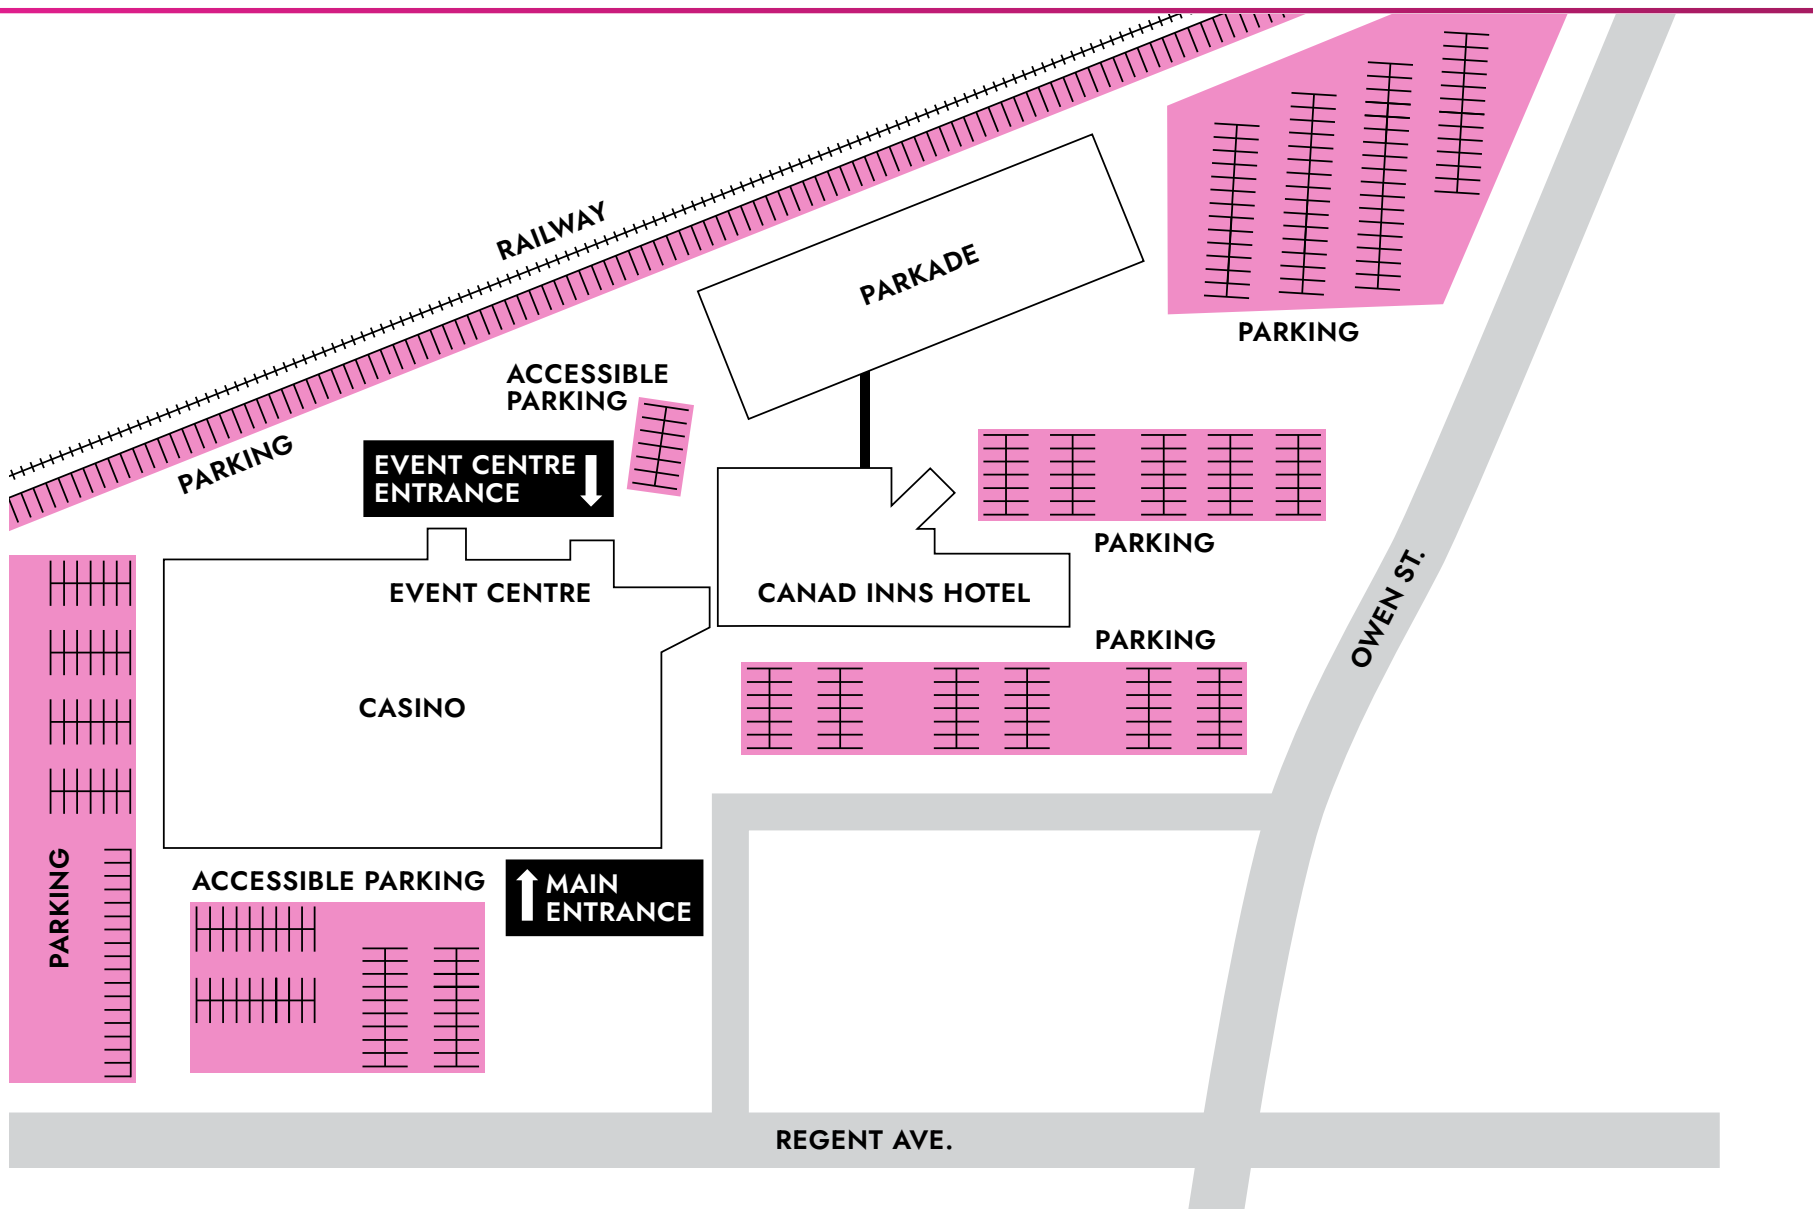

club Regent

CASINO • EVENT CENTRE

1425 REGENT AVE WEST, WINNIPEG MB

CASINO • EVENT CENTRE

ENTRANCE

The entrance for the Club Regent Event Centre is on the North side of the building located West of the hotel and parkade.

Enter from Regent Avenue by turning North onto Owen Street and following the traffic signs for the parkade or Club Regent Event Centre entrance.

PARKING

Free parking is located in our parkade, located North of Canad Inns Hotel. Free surface parking is also available on the West side of Club Regent Casino, East of Canad Inns Hotel, or along the fence on the North side of the property.

Accessible parking is located on the South side of Club Regent Casino near the main entrance, or on the North side in the drop off loop in front of the Club Regent Event Centre entrance.

For more detailed instructions please contact a member of the banquets team at **204-957-2578**.